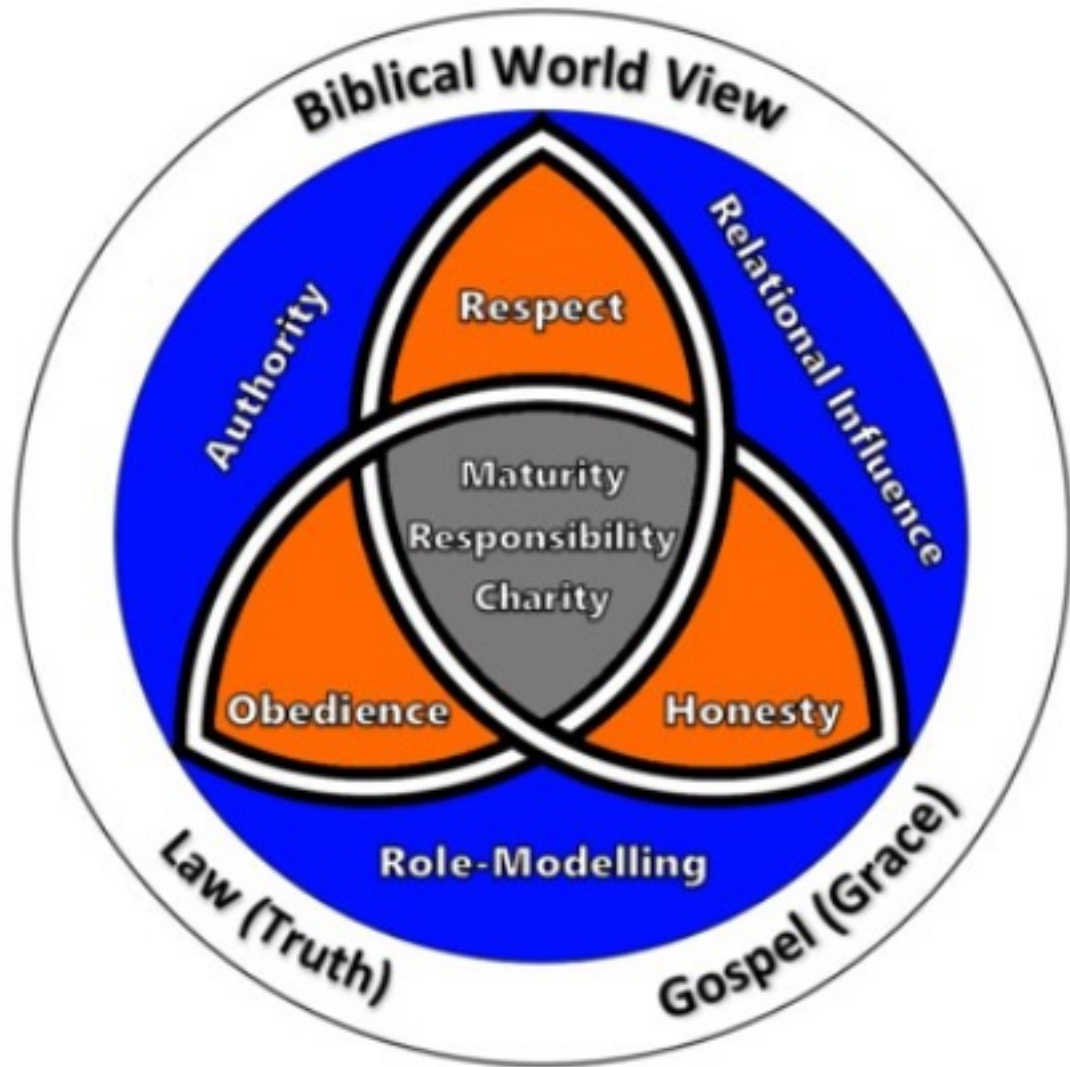

ROCKSOLID

REFUGE

Restoring Adolescent Lives

Life Controlling Issues

Substance Abuse

Pornography

Challenging Behaviour

Suicidal Ideation

Depression

Self Harm

Structure creates stability

Stability creates security

Growth happens in security

**Parenting
in the
funnel**

Wholistic approach

- **Mentally**
- **Emotionally / Socially**
 - **Physically**
 - **Spiritually**

Thank you

ROCKSOLID

REFUGE

Restoring Adolescent Lives

Bringing God's transforming love to adolescents with life-controlling issues, that they may know freedom, restoration, and hope

ALL TEENS ARE REDEEMABLE

Faith
Education
Discipleship
Life Skills

ROCKSOLID
REFUGE

Restoring Adolescent Lives
rocksolidrefuge.com

This poster features a photograph of a man and a young woman smiling, framed by a bicycle tire. The text is arranged in a clean, sans-serif font, with the main headline at the top and the organization's name and tagline at the bottom.